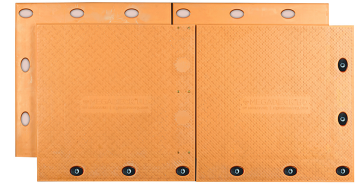

MEGADECK® HD+

WITH MDX CONNECTION SYSTEM

MODULE SIZE	<p>ACTUAL 7.5' L x 14' W x 4" H (105 ft²) 2.3 m x 4.3 m x 10.16 cm (9.75 m²)</p> <p>USABLE (DUE TO FLANGE) 6.5' L x 13' W x 4" H (84.5 ft²) 1.98 m x 3.96 m x 10.16 cm (7.85 m²)</p>
WEIGHT	1,025 lbs (464.9 kg)
FLANGE THICKNESS	2 in (5.08 cm)
COLOR	Orange
MATERIAL	High-Density Polyethylene (HDPE) with special impact modifiers that incorporate UV resistance and anti-static properties
WEIGHT LOADING	600 psi, depending on subsurface conditions
FLAMMABILITY RESISTANCE	UL94HB
CONNECTION SYSTEM	Aluminum core pin with engineered plastic casing that inserts directly into large pin holes in the mat, eliminating the need for the cam system. A simple twist of a T-bar tool grabs both mats directly and locks mats into place.
SHIPPING INFO	<p>U.S. standard 48 ft. flatbed truck: 42 mats</p> <p>40 ft ISO shipping container: 42 mats</p> <p>20 ft ISO shipping container: 20 mats - 1 stack, 20 full mats high</p> <p>U.K. lorry/EU trucks: Up to 50 mats</p>